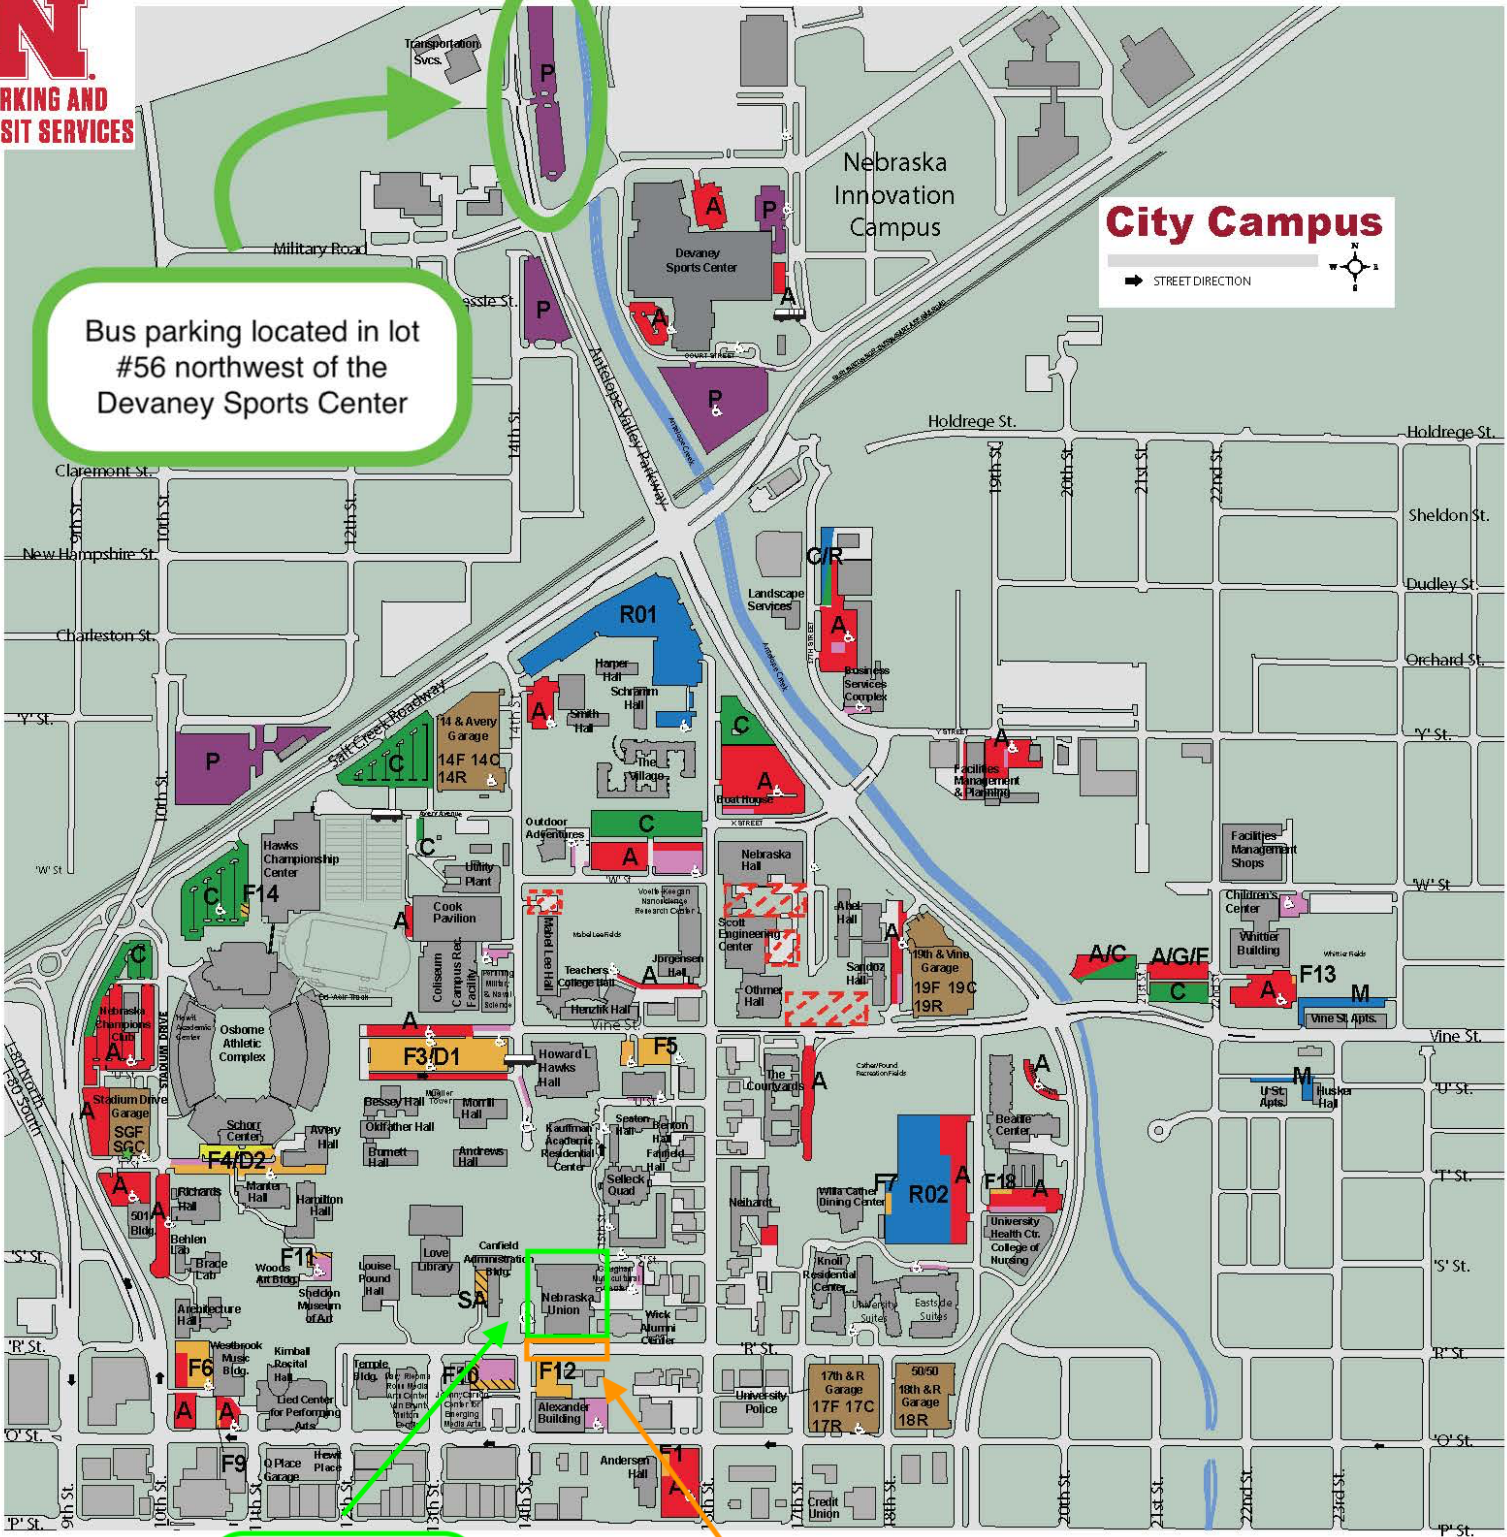

N PARKING AND TRANSIT SERVICES

Bus parking located in lot #56 northwest of the Devaney Sports Center

City Campus

STREET DIRECTION

Nebraska Union
1400 R St.
Lincoln, NE 68588

Bus Drop off and
Loading Zone
R Street